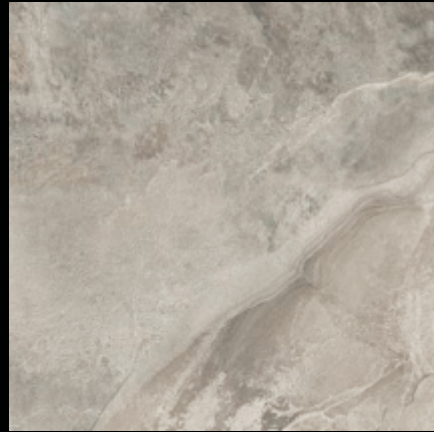

Beirut Marron 60*60

INEW
Ceramic
tile

DonnaKER Prelude

NEW
Ceramic
tile

Prelude Blanco 60*60

Prelude Gris 60*60

Prelude Negro 60*60

INEW
Ceramic
tile