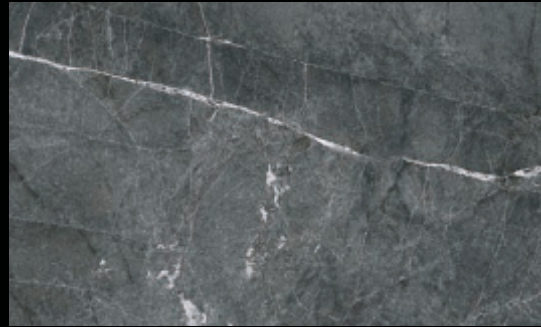

INEW
Ceramic tile

geotiles Persa

NEW

NEW
Ceramic
tile

Persa Gris 33,3*55

Persa Marengo 33,3*55

RLV Persa Gris 33,3*55

RLV Persa Marengo 33,3*55