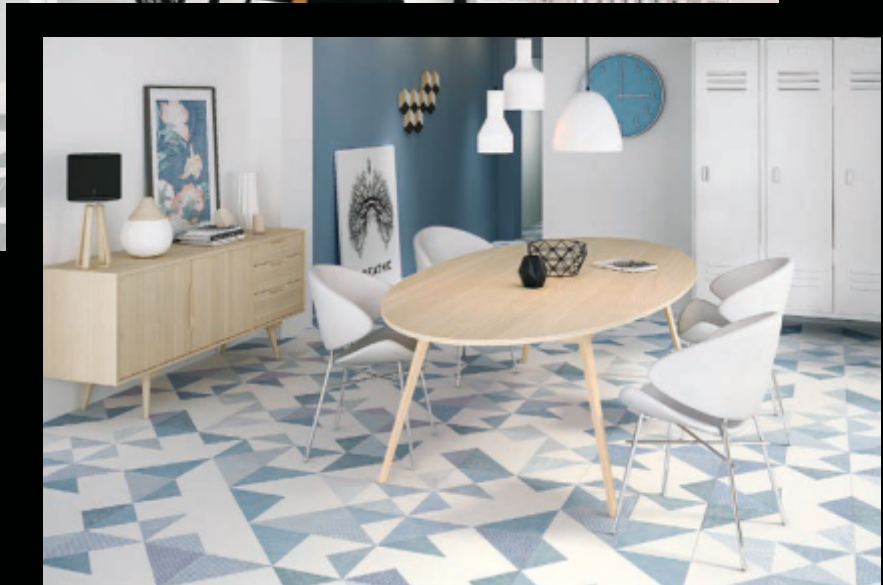

DonnaKER Metafor

NEW
Ceramic
tile