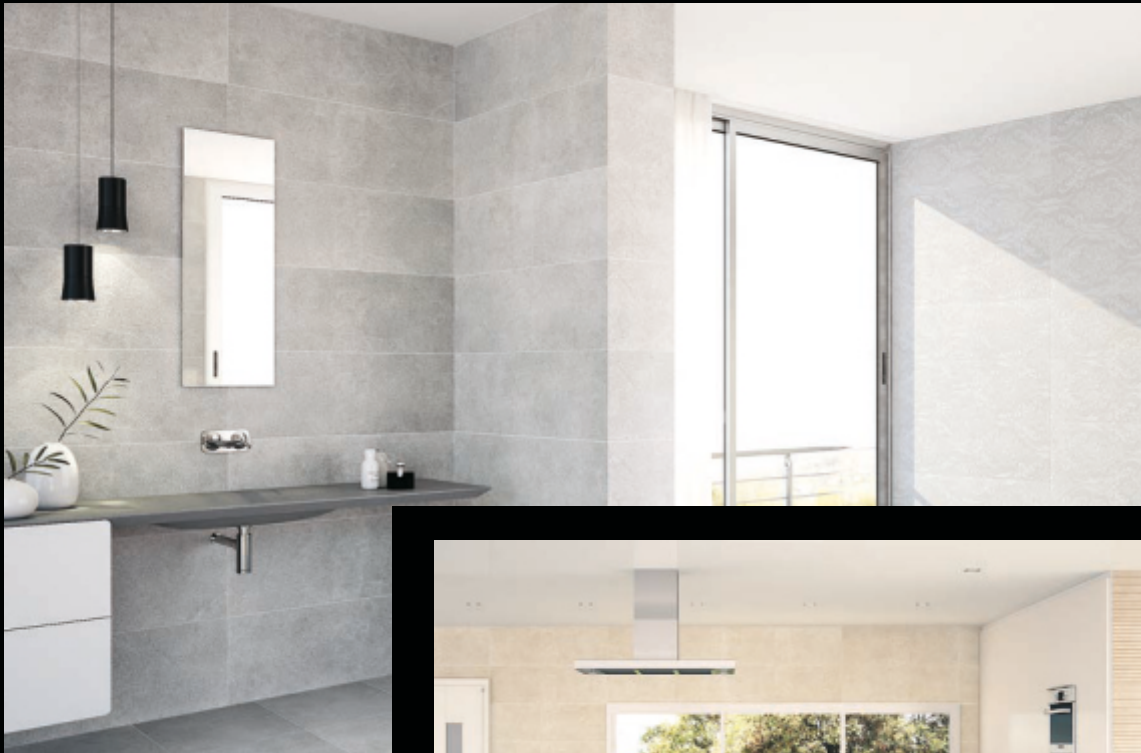

89

BALDOCER Sutton

NEW
Ceramic
tile